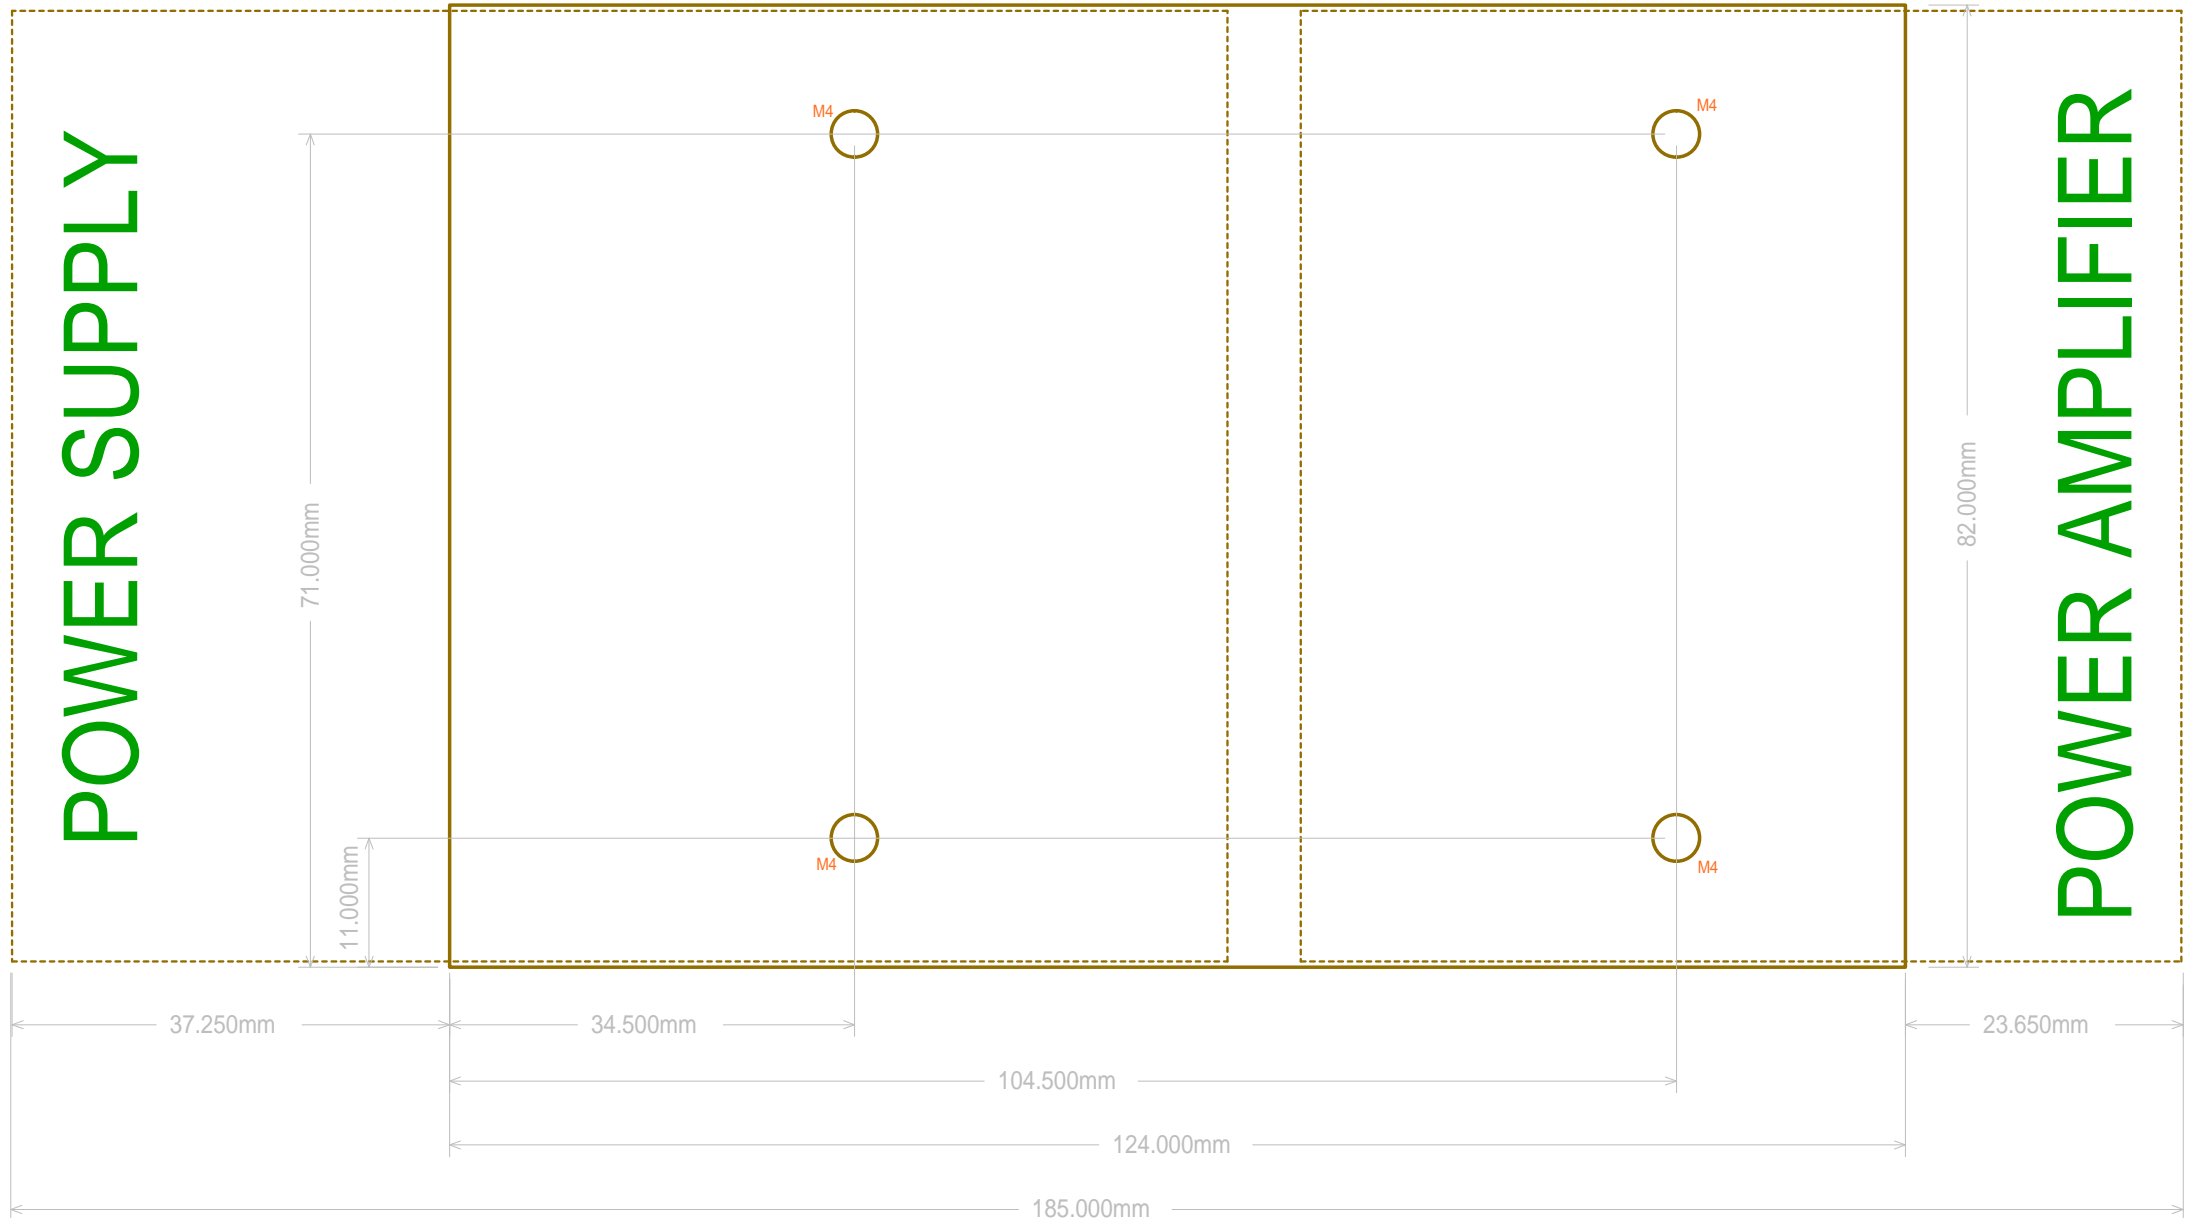

Aluminium Plate Mounting Holes

POWER SUPPLY

POWER AMPLIFIER

M4

M4

M4

M4

71.000mm

11.000mm

82.000mm

37.250mm

34.500mm

23.650mm

104.500mm

124.000mm

185.000mm